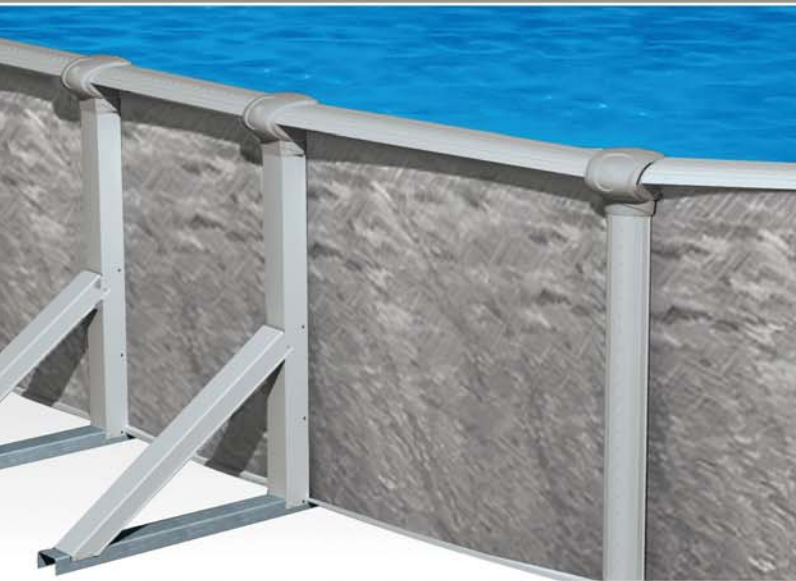

BACKYARD LEISURE POOLS

HERITAGE RTR

Superior Design

Unlike other pools on the market, our high performance, extruded resin top ledges offer superior corrosion resistance and doesn't heat up in the sun as do typical steel top rails. Plus the two-piece injected molded ledge covers and steel Krystal Kote uprights combine superior design elements for superior long-term performance of this pool for you and your family.

www.backyardleisurepools.com

HERITAGE RTR

Style & Strength

The engineering details of this pool make it one of our best sellers. Using an interlocking steel stabilizer at the top of the pool combined with a hardware-free 'Snap-In' resin bottom cuff ensures a stronger, faster installation with superior stability.

Even the Ivory color scheme of this pool was chosen specifically to enhance your home and match the latest backyard décor.

selection

| SIZE | STYLE |
|------|-------|
| 12' | ROUND |
| 15' | ROUND |
| 18' | ROUND |
| 21' | ROUND |
| 24' | ROUND |
| 27' | ROUND |
| 30' | ROUND |