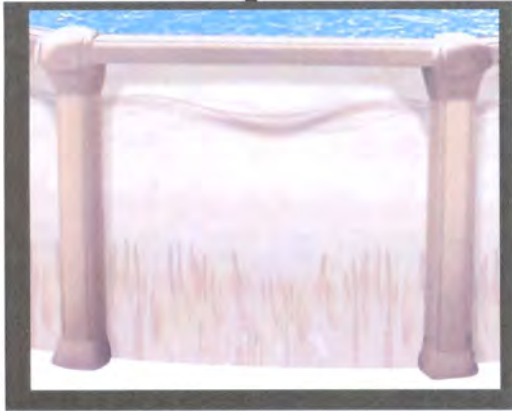

Chesapeake™ - Silhouette